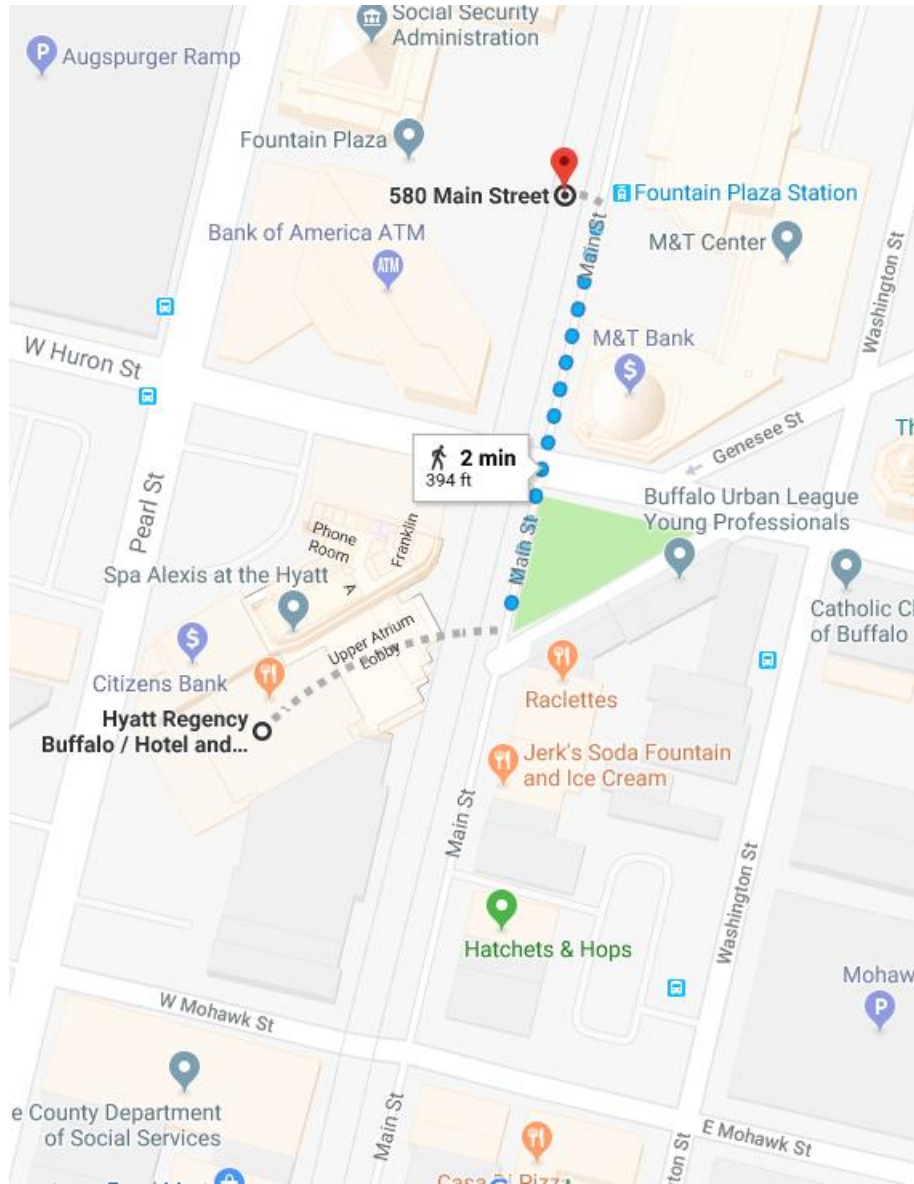

2018 EASTERN REGIONAL YOUNGER MEMBER COUNCIL

NFTA RAIL MAP

FEBRUARY 9 AND 10, 2018

#ER4MNC2018

2018 EASTERN REGIONAL YOUNGER MEMBER COUNCIL

NFTA RAIL SCHEDULE AND STOP DIRECTIONS

WEEKDAY (Continued) MONDAY THRU FRIDAY

Friday Social – Rail Stop Directions

Take the 5:43 p.m. Fountain Plaza Station train to Seneca St. Station in order to arrive on time to Pearl St.